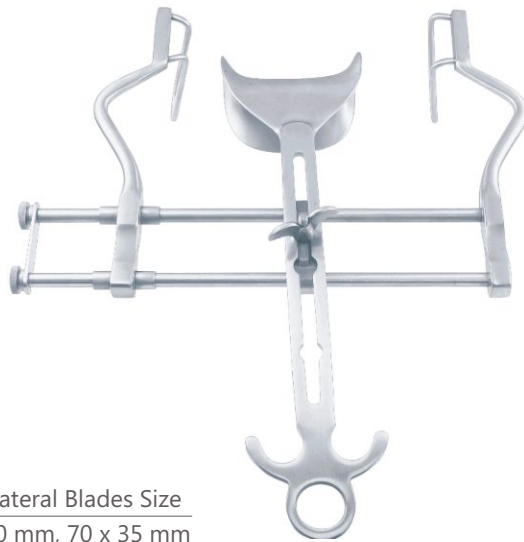

Balfour Retractor Complete
With Central Blade

Catalog #	Size, Spread, Lateral Blades Size
PRO-11-892-00	20 cm (8"), 180 mm, 70 x 35 mm