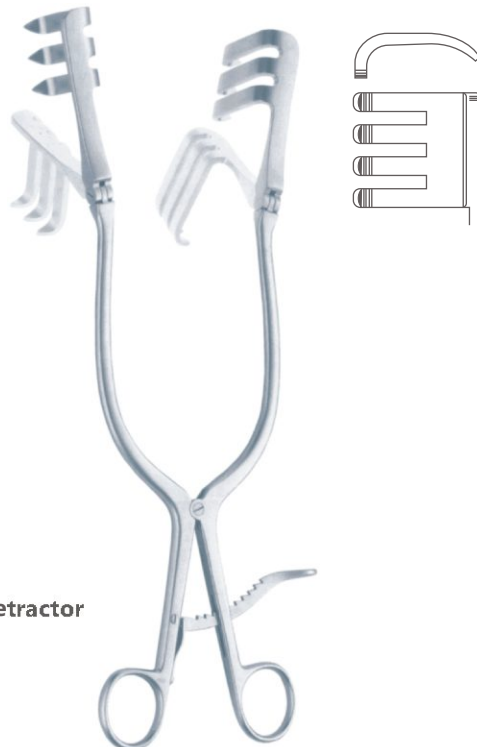

Beckmann-Adson Self Retaining Retractor
4 x 4 Short Blunt Prongs

Catalog #	Size
PRO-11-761-30	30.5 cm (12")