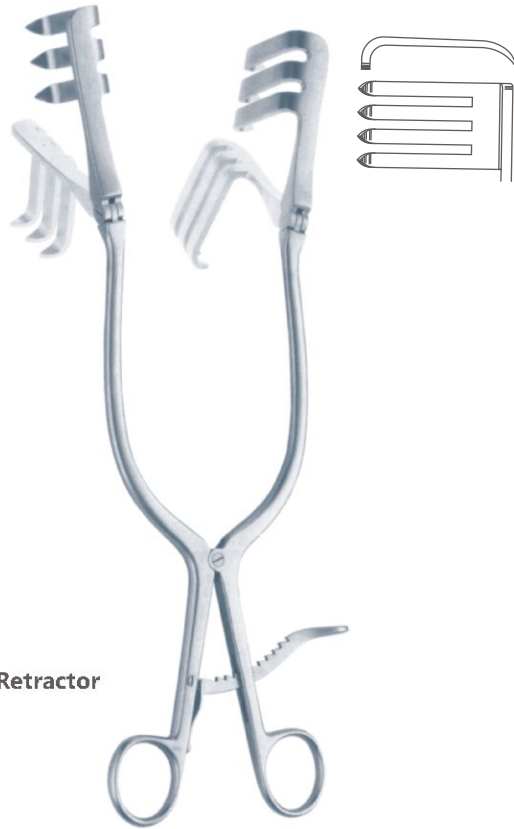

Beckmann-Adson Self Retaining Retractor
4 x 4 Long Sharp Prongs

Catalog #	Size
PRO-11-762-30	30.5 cm (12")