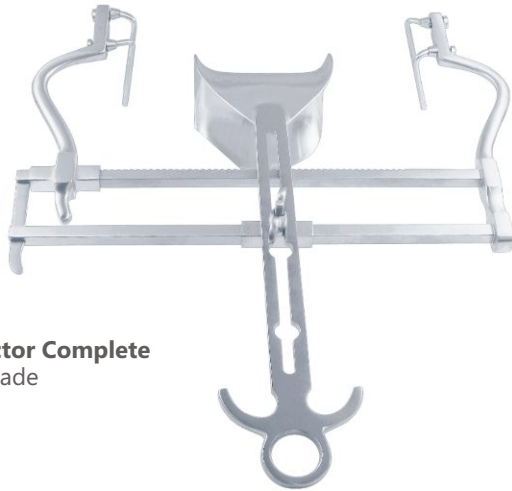

Balfour-Modell USA Retractor Complete
With 1 Pair Each of Lateral Blade

Catalog #	Spread
PRO-11-906-00	190 mm