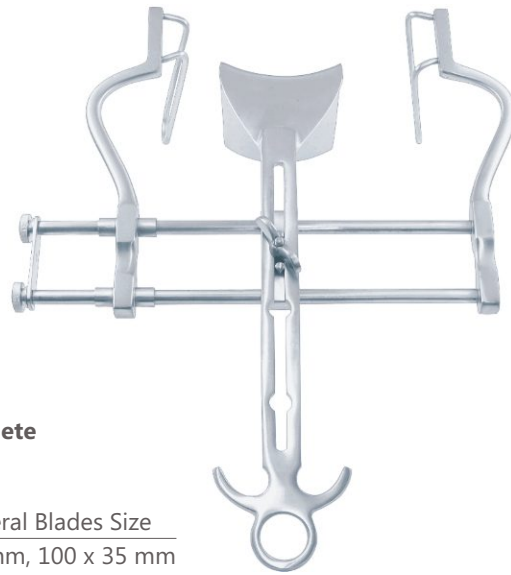

Balfour-Standard Retractor Complete
With Central Blade

Catalog #	Size, Spread, Lateral Blades Size
PRO-11-898-00	20 cm (8"), 250 mm, 100 x 35 mm