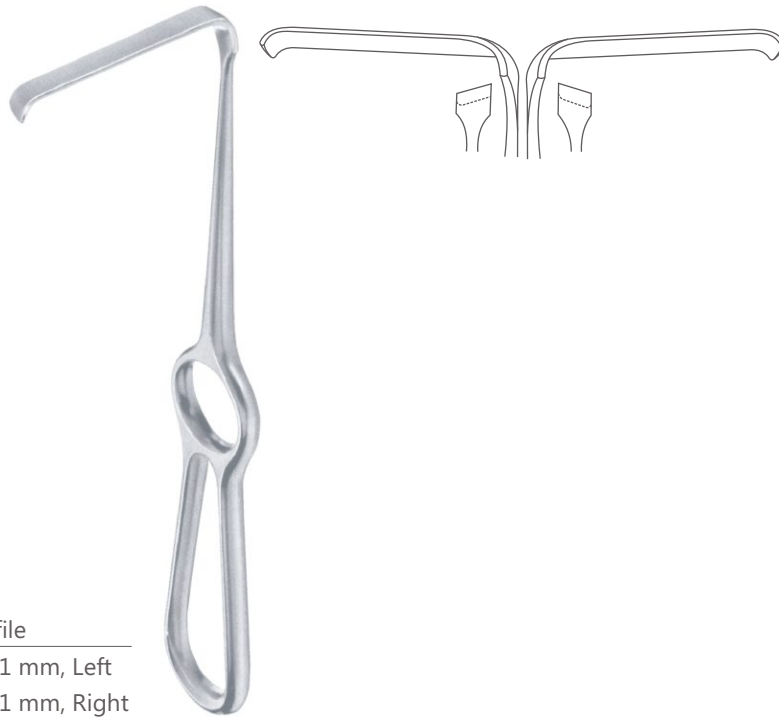

Kirsch Retractor

Catalog #	Size, Blade Size, Profile
PRO-11-297-01	21 cm (8 ¼"), 60 x 11 mm, Left
PRO-11-297-02	21 cm (8 ¼"), 60 x 11 mm, Right