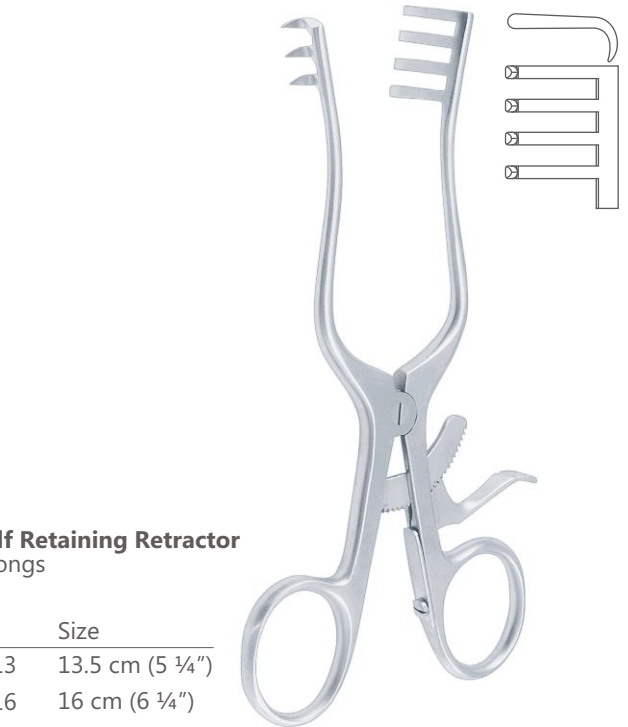

Weitlaner Self Retaining Retractor
3 x 4 Blunt Prongs

Catalog #	Size
PRO-11-713-13	13.5 cm (5 1/4")
PRO-11-713-16	16 cm (6 1/4")