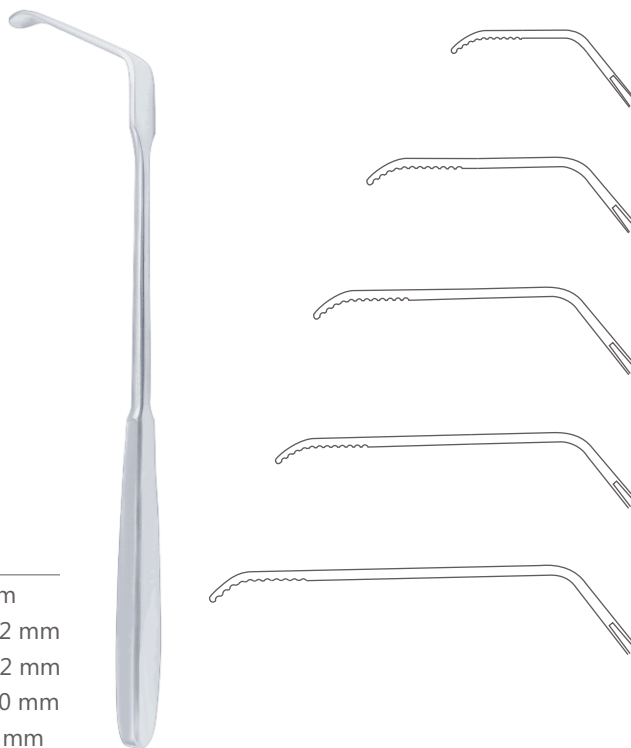

Zenker Retractor

Catalog #	Size, Blade Size
PRO-11-301-01	25 cm (9 ¾"), 35 x 8 mm
PRO-11-301-02	26.5 cm (10 ½"), 60 x 12 mm
PRO-11-301-03	27.5 cm (10 ¾"), 75 x 12 mm
PRO-11-301-04	28.5 cm (11 ¼"), 85 x 20 mm
PRO-11-301-05	30.5 cm (12"), 100 x 25 mm