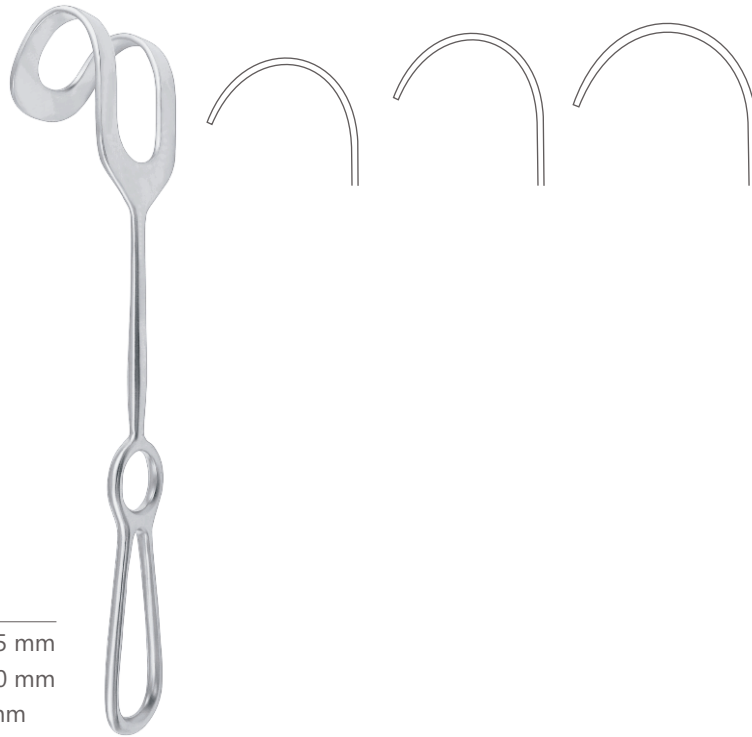

Middeldorf Retractor

Catalog #	Size, Blade Size
PRO-11-355-01	27 cm (10 3/4"), 48 x 45 mm
PRO-11-355-02	27 cm (10 3/4"), 52 x 50 mm
PRO-11-355-03	28 cm (11"), 60 x 70 mm

Greene Retractor

Catalog #	Size, Blade Size
PRO-11-357-22	22.5 cm (8 3/4"), 22 x 22 mm

Buchs Retractor

Catalog #	Size, Blade Size
PRO-11-361-20	20.5 cm (8"), 38 x 18 mm