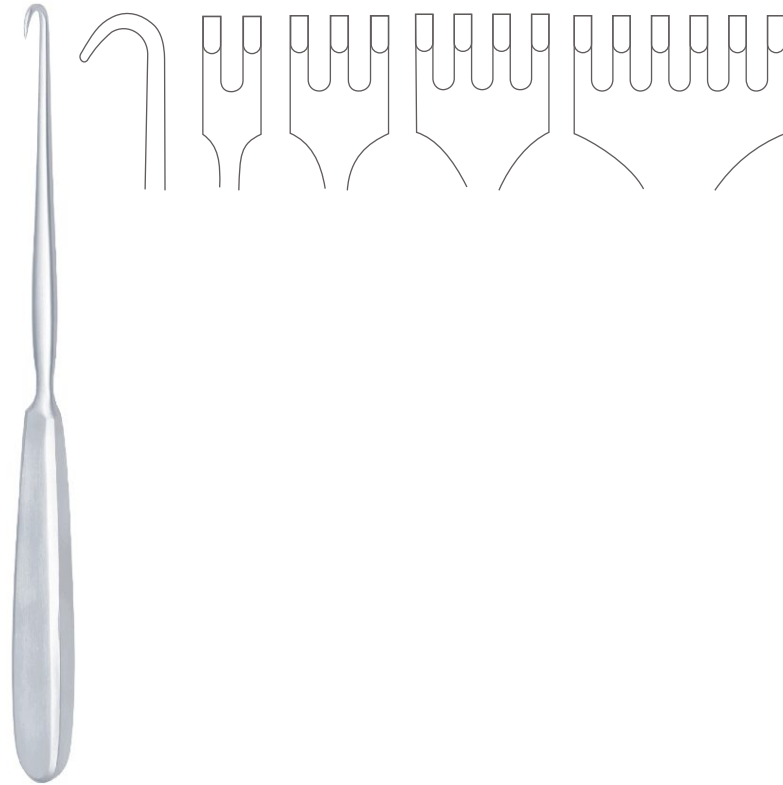

**Volkman Rettractor**  
Sharp, Hollow Handle

| Catalog #     | Size, Profile              |
|---------------|----------------------------|
| PRO-11-200-01 | 21.5 cm (8 1/2"), 1 Prong  |
| PRO-11-200-02 | 21.5 cm (8 1/2"), 2 Prongs |
| PRO-11-200-03 | 21.5 cm (8 1/2"), 3 Prongs |
| PRO-11-200-04 | 21.5 cm (8 1/2"), 4 Prongs |
| PRO-11-200-06 | 21.5 cm (8 1/2"), 6 Prongs |