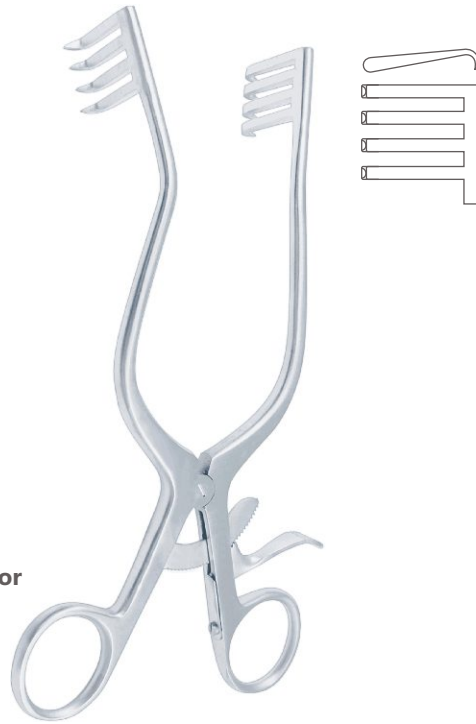

Anderson-Adson Self Retaining Retractor
4 x 4 Blunt Prongs

Catalog #	Size
PRO-11-687-20	20 cm(8")