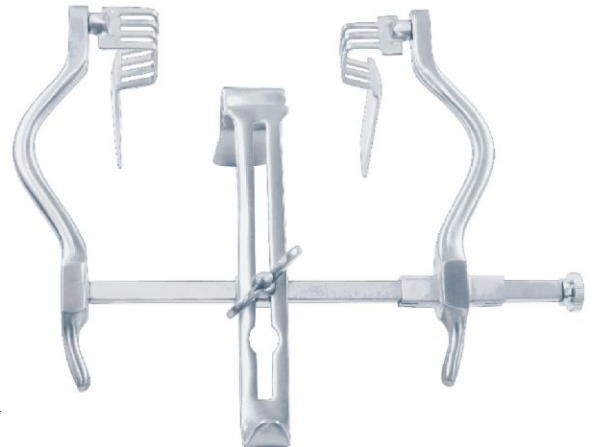

Judd-Masson Retractor

Catalog #	Spread
PRO-11-858-00	120 mm