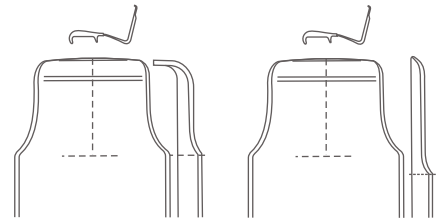

St. Marks Pelvis Retractor

Catalog #	Size, Blade Size
PRO-11-501-01	29 cm (11 1/2"), 142 x 60 mm - 35 x 45 mm
PRO-11-501-02	29 cm (11 1/2"), 193 x 60 mm - 60 x 45 mm
PRO-11-501-03	33 cm (13"), 195 x 60 mm - 60 x 45 mm

Kummel Abdominal Spatula

Catalog #	Size, Blade Width
PRO-11-511-28	31 cm (12 1/4"), 45 mm

Kader Abdominal Spatula

Catalog #	Size, Blade Width
PRO-11-515-20	28 cm (11"), 20 mm
PRO-11-515-30	28 cm (11"), 30 mm
PRO-11-515-40	28 cm (11"), 40 mm