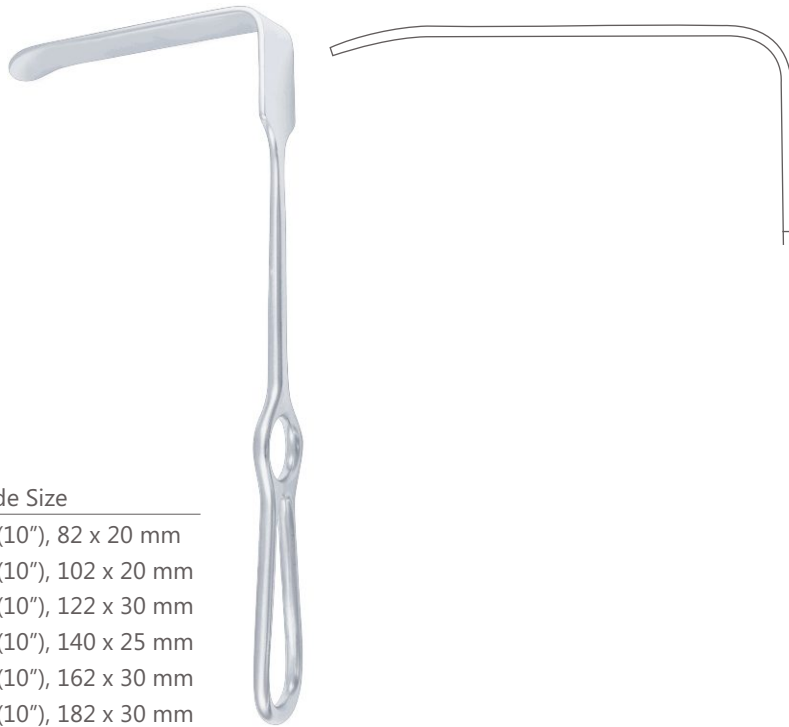

Brunner Retractor

Catalog #	Size, Blade Size
PRO-11-377-08	25.5 cm (10"), 82 x 20 mm
PRO-11-377-10	25.5 cm (10"), 102 x 20 mm
PRO-11-377-12	25.5 cm (10"), 122 x 30 mm
PRO-11-377-14	25.5 cm (10"), 140 x 25 mm
PRO-11-377-16	25.5 cm (10"), 162 x 30 mm
PRO-11-377-18	25.5 cm (10"), 182 x 30 mm