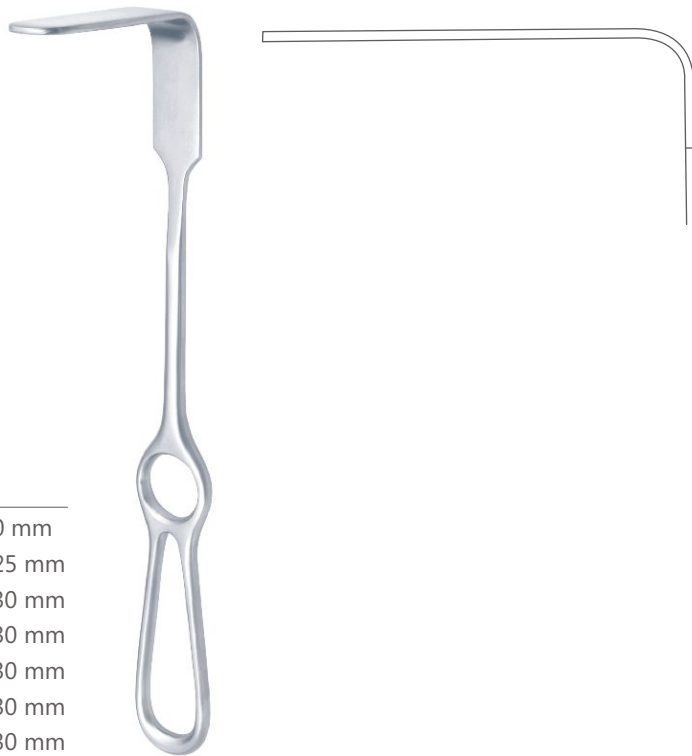

Brunner Retractor

Catalog #	Size, Blade Size
PRO-11-375-08	25.5 cm (10"), 84 x 20 mm
PRO-11-375-10	25.5 cm (10"), 104 x 25 mm
PRO-11-375-12	25.5 cm (10"), 124 x 30 mm
PRO-11-375-13	25.5 cm (10"), 130 x 30 mm
PRO-11-375-14	25.5 cm (10"), 144 x 30 mm
PRO-11-375-16	25.5 cm (10"), 160 x 30 mm
PRO-11-375-18	25.5 cm (10"), 164 x 30 mm