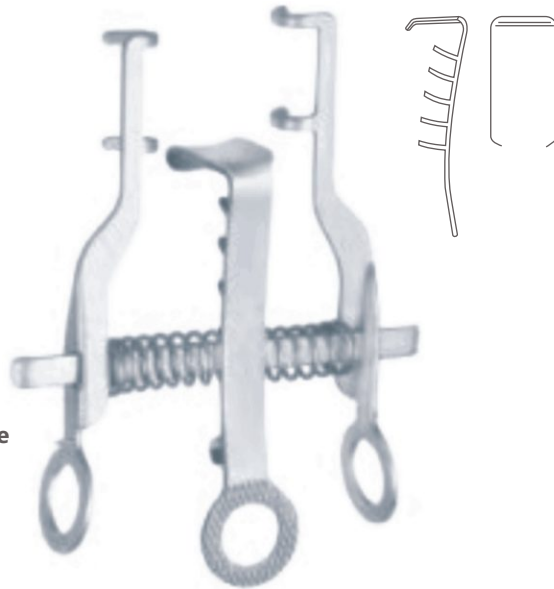

Vickers Low-Profile Retractor Complete
2 x 2 Blunt Prongs, With Central Blade

Catalog #	Size
PRO-11-861-00	7.5 cm (3")