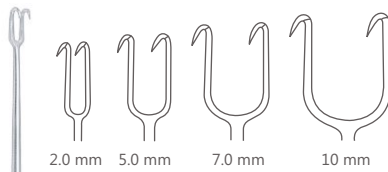

| Catalog #     | Size             |
|---------------|------------------|
| PRO-11-068-13 | 13.5 cm (5 1/4") |

**McIndoe Wound Retractor**  
2 Sharp Prongs

| Catalog #     | Size, Width         |
|---------------|---------------------|
| PRO-11-070-01 | 15 cm (6"), 9.0 mm  |
| PRO-11-070-02 | 15 cm (6"), 10.0 mm |

**Freer Mucus Hook**  
Sharp

| Catalog #     | Size, Width        |
|---------------|--------------------|
| PRO-11-072-15 | 15 cm (6"), 3.2 mm |

**Joseph Mucus Hook**

| Catalog #     | Size, Width              |
|---------------|--------------------------|
| PRO-11-074-02 | 16.5 cm (6 1/2"), 2.0 mm |
| PRO-11-074-05 | 16.5 cm (6 1/2"), 5.0 mm |
| PRO-11-074-07 | 16.5 cm (6 1/2"), 7.0 mm |
| PRO-11-074-10 | 16.5 cm (6 1/2"), 10 mm  |