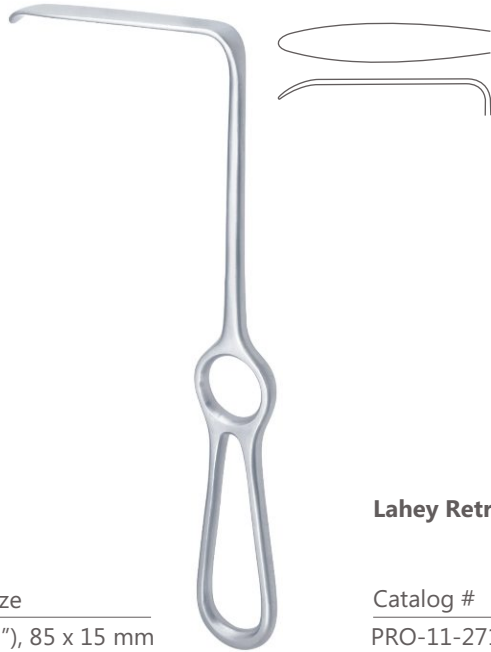

Langenbeck Retractor

Catalog #	Size, Blade Size
PRO-11-259-22	22.5 cm (8 ¾"), 85 x 15 mm

Lahey Retractor

Catalog #	Size, Blade Size
PRO-11-271-19	19.5 cm (7 ¾"), 31 x 6 mm

Little Retractor

Catalog #	Size, Blade Size
PRO-11-275-20	20 cm (8"), 13 x 15 mm

Kocher Retractor

Catalog #	Size, Blade Size
PRO-11-281-18	23 cm (9"), 41 x 18 mm
PRO-11-281-20	23 cm (9"), 61 x 20 mm
PRO-11-281-25	23 cm (9"), 61 x 25 mm
PRO-11-281-30	23 cm (9"), 75 x 30 mm
PRO-11-281-40	23 cm (9"), 75 x 40 mm