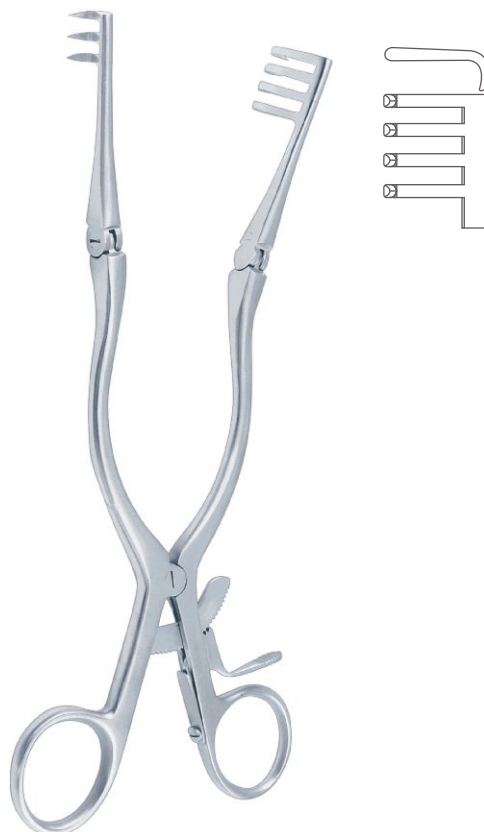

Adson Self Retaining Retractor
3 x 4 Blunt Prongs

Catalog #	Size
PRO-11-743-13	14 cm (5 ½")
PRO-11-743-16	16.5 cm (6 ½")
PRO-11-743-21	21 cm (8 ¼")
PRO-11-743-24	24.5 cm (9 ¾")