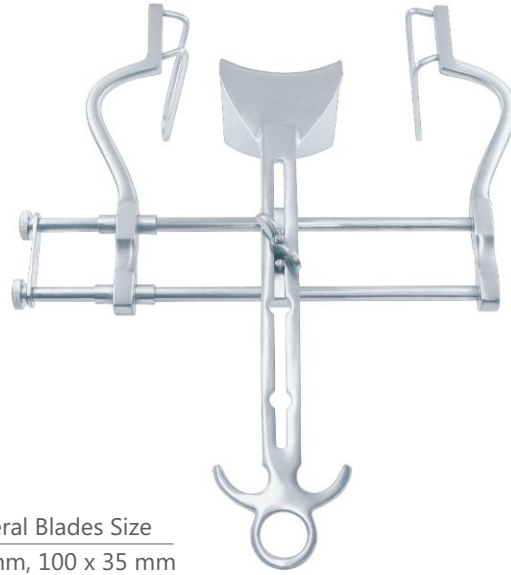

Balfour Retractor Complete
With Central Blade

Catalog #	Size, Spread, Lateral Blades Size
PRO-11-896-00	20 cm (8"), 200 mm, 100 x 35 mm