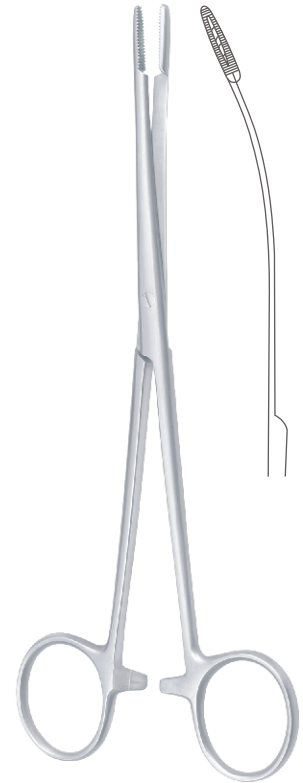

| Catalog # | Size |
|---------------|-----------------|
| PRO-06-100-22 | 22.5 cm (8 ¾") |
| PRO-06-100-27 | 26.5 cm (10 ½") |

Ulrich Dressing Forcep
Curved

| Catalog # | Size |
|---------------|-----------------|
| PRO-06-101-22 | 22.5 cm (8 ¾") |
| PRO-06-101-27 | 26.5 cm (10 ½") |

Bryant Dressing Forcep
Curved

| Catalog # | Size |
|---------------|------------|
| PRO-06-111-13 | 13 cm (5") |

Lister Sinus Forcep
Straight

| Catalog # | Size |
|---------------|--------------|
| PRO-06-120-13 | 13 cm (5") |
| PRO-06-120-16 | 16 cm (6 ¼") |
| PRO-06-120-18 | 17 cm (7") |

Martin Dressing Forcep
Straight

| Catalog # | Size |
|---------------|--------------|
| PRO-06-130-17 | 17.5 cm (7") |

Martin Dressing Forcep
Curved

| Catalog # | Size |
|---------------|--------------|
| PRO-06-131-17 | 17 cm (6 ¾") |

Gross-Maier Dressing Forcep
Straight, With Ratchet

| Catalog # | Size |
|---------------|-----------------|
| PRO-06-150-20 | 20.5 cm (8") |
| PRO-06-150-22 | 22 cm (8 ¾") |
| PRO-06-150-27 | 26.5 cm (10 ½") |