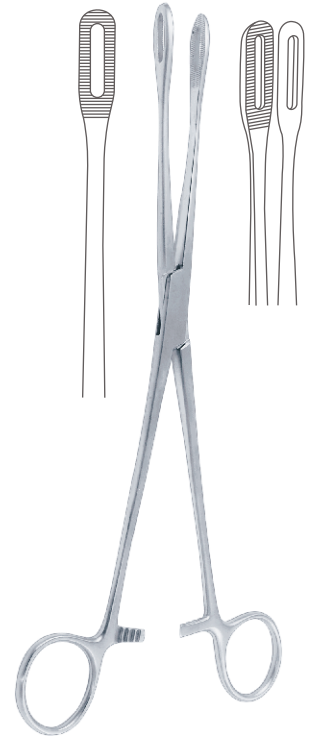

Foerster Sponge Holding Forcep
Straight, Smooth Jaws

| Catalog # | Size |
|---------------|--------------|
| PRO-06-300-25 | 25 cm (9 ¾") |

Foerster Sponge Holding Forcep
Curved, Smooth Jaws

| Catalog # | Size |
|---------------|----------------|
| PRO-06-301-25 | 24.5 cm (9 ¾") |

Foerster Sponge Holding Forcep
Straight

| Catalog # | Size |
|---------------|--------------|
| PRO-06-350-18 | 18 cm (7") |
| PRO-06-350-20 | 20.5 cm (8") |
| PRO-06-350-25 | 25 cm (9 ¾") |

Foerster Sponge Holding Forcep
Curved

| Catalog # | Size |
|---------------|------------------|
| PRO-06-351-18 | 17.5 cm (7") |
| PRO-06-351-20 | 20 cm (8") |
| PRO-06-351-25 | 24.5 cm (9 3/4") |

Foerster Sponge Holding Forcep
Straight

| Catalog # | Size |
|---------------|----------------|
| PRO-06-360-25 | 25 cm (9 3/4") |

Foerster Sponge Holding Forcep
Curved

| Catalog # | Size |
|---------------|------------------|
| PRO-06-361-25 | 24.5 cm (9 3/4") |

Rampley Sponge Holding Forcep
Straight

| Catalog # | Size |
|---------------|------------------|
| PRO-06-380-18 | 18.5 cm (7 1/4") |
| PRO-06-380-25 | 24.5 cm (9 3/4") |