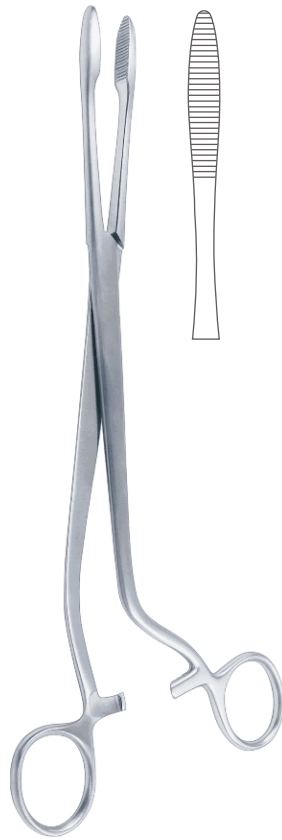

Pelkmann Foreign Body Forcep
Straight

| Catalog # | Size |
|---------------|---------------|
| PRO-06-160-26 | 26 cm (10 ¼") |

Pelkmann Foreign Body Forcep
Curved

| Catalog # | Size |
|---------------|---------------|
| PRO-06-161-26 | 26 cm (10 ¼") |

Duplay Sponge Holding Forcep
Straight

| Catalog # | Size |
|---------------|--------------|
| PRO-06-164-21 | 21 cm (8 ¼") |

Duplay Sponge Holding Forcep
Curved

| Catalog # | Size |
|---------------|--------------|
| PRO-06-165-21 | 21 cm (8 ¼") |

Tunneling Forcep
Curved

| Catalog # | Size |
|---------------|-----------------|
| PRO-06-171-40 | 39.5 cm (15 ½") |

Collin Dressing Forcep
Straight

| Catalog # | Size |
|---------------|---------------|
| PRO-06-180-25 | 25.5 cm (10") |

Bozemann Sponge Holding Forcep
Straight

| Catalog # | Size |
|---------------|---------------|
| PRO-06-200-26 | 26 cm (10 ¼") |

Bozemann Sponge Holding Forcep
Curved S Shaped

| Catalog # | Size |
|---------------|---------------|
| PRO-06-201-26 | 26 cm (10 ¼") |