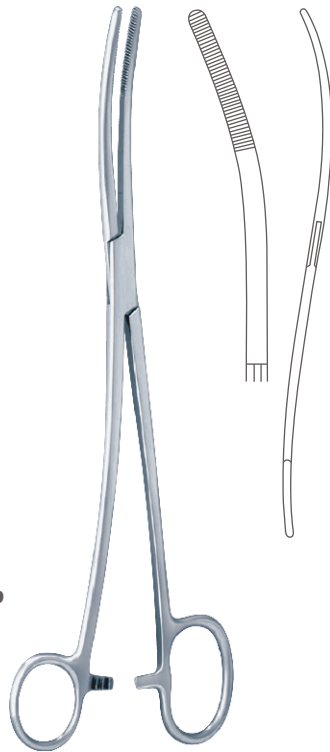

Cheron Dressing Forcep
Straight

| Catalog # | Size |
|---------------|----------------|
| PRO-06-191-25 | 23.5 cm (9 ¼") |

Emmet Dressing Forcep
Straight

| Catalog # | Size |
|---------------|--------------|
| PRO-06-196-21 | 21 cm (8 ¼") |

Bozemann Sponge Holding Forcep
Straight

| Catalog # | Size |
|---------------|---------------|
| PRO-06-200-26 | 26 cm (10 ¼") |

Bozemann Sponge Holding Forcep
Curved S Shaped

| Catalog # | Size |
|---------------|---------------|
| PRO-06-201-26 | 26 cm (10 ¼") |

Bozemann-Douglas Sponge Holding Forcep
Curved S Shaped

| Catalog # | Size |
|---------------|---------------|
| PRO-06-203-26 | 26 cm (10 ¼") |

Heywood-Smith Sponge Holding Forcep
Straight

| Catalog # | Size |
|---------------|------------|
| PRO-06-220-20 | 20 cm (8") |

Heywood-Smith Sponge Holding Forcep
Straight

| Catalog # | Size |
|---------------|--------------|
| PRO-06-222-21 | 21 cm (8 ¼") |

Bergmann Sponge Holding Forcep
Straight

| Catalog # | Size |
|---------------|--------------|
| PRO-06-250-24 | 24 cm (9 ½") |