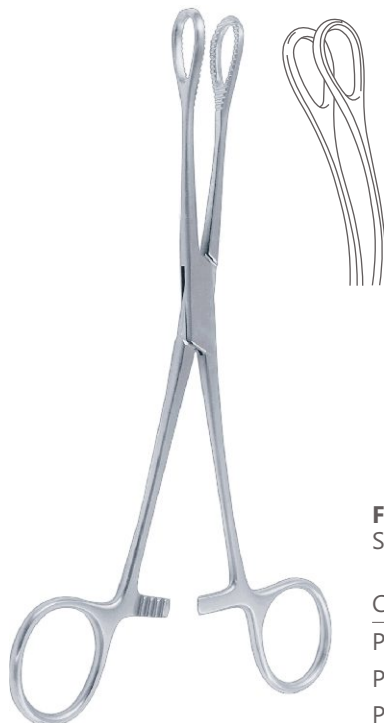

Bozemann-Douglas Sponge Holding Forcep
Curved S Shaped

| Catalog # | Size |
|---------------|---------------|
| PRO-06-203-26 | 26 cm (10 ¼") |

Heywood-Smith Sponge Holding Forcep
Straight

| Catalog # | Size |
|---------------|------------|
| PRO-06-220-20 | 20 cm (8") |

Heywood-Smith Sponge Holding Forcep
Straight

| Catalog # | Size |
|---------------|--------------|
| PRO-06-222-21 | 21 cm (8 ¼") |

Bergmann Sponge Holding Forcep
Straight

| Catalog # | Size |
|---------------|--------------|
| PRO-06-250-24 | 24 cm (9 ½") |

Foerster Sponge Holding Forcep
Straight, Smooth Jaws

| Catalog # | Size |
|---------------|--------------|
| PRO-06-300-25 | 25 cm (9 ¾") |

Foerster Sponge Holding Forcep
Curved, Smooth Jaws

| Catalog # | Size |
|---------------|----------------|
| PRO-06-301-25 | 24.5 cm (9 ¾") |

Foerster Sponge Holding Forcep
Straight

| Catalog # | Size |
|---------------|--------------|
| PRO-06-350-18 | 18 cm (7") |
| PRO-06-350-20 | 20.5 cm (8") |
| PRO-06-350-25 | 25 cm (9 ¾") |

Foerster Sponge Holding Forcep
Curved