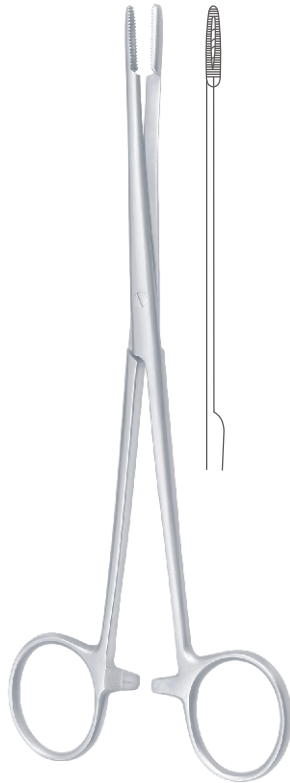

| Catalog # | Size |
|---------------|-----------------|
| PRO-06-100-22 | 22.5 cm (8 ¾") |
| PRO-06-100-27 | 26.5 cm (10 ½") |

Ulrich Dressing Forcep
Curved

| Catalog # | Size |
|---------------|-----------------|
| PRO-06-101-22 | 22.5 cm (8 ¾") |
| PRO-06-101-27 | 26.5 cm (10 ½") |

Bryant Dressing Forcep
Curved

| Catalog # | Size |
|---------------|------------|
| PRO-06-111-13 | 13 cm (5") |

Lister Sinus Forcep
Straight

| Catalog # | Size |
|---------------|--------------|
| PRO-06-120-13 | 13 cm (5") |
| PRO-06-120-16 | 16 cm (6 ¼") |
| PRO-06-120-18 | 17 cm (7") |

Martin Dressing Forcep
Straight

| Catalog # | Size |
|---------------|--------------|
| PRO-06-130-17 | 17.5 cm (7") |

Martin Dressing Forcep
Curved

| Catalog # | Size |
|---------------|--------------|
| PRO-06-131-17 | 17 cm (6 ¾") |

Gross-Maier Dressing Forcep
Straight, With Ratchet

| Catalog # | Size |
|---------------|-----------------|
| PRO-06-150-20 | 20.5 cm (8") |
| PRO-06-150-22 | 22 cm (8 ¾") |
| PRO-06-150-27 | 26.5 cm (10 ½") |