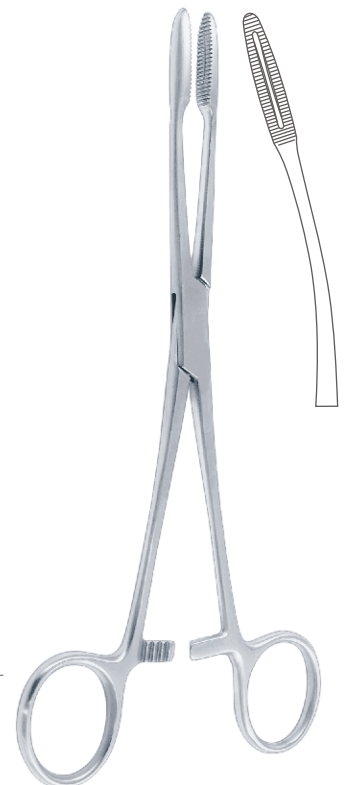

Bryant Dressing Forcep
Curved

| Catalog # | Size |
|---------------|------------|
| PRO-06-111-13 | 13 cm (5") |

Lister Sinus Forcep
Straight

| Catalog # | Size |
|---------------|--------------|
| PRO-06-120-13 | 13 cm (5") |
| PRO-06-120-16 | 16 cm (6 ¼") |
| PRO-06-120-18 | 17 cm (7") |

Martin Dressing Forcep
Straight

| Catalog # | Size |
|---------------|--------------|
| PRO-06-130-17 | 17.5 cm (7") |

Martin Dressing Forcep
Curved

| Catalog # | Size |
|---------------|--------------|
| PRO-06-131-17 | 17 cm (6 ¾") |

Gross-Maier Dressing Forcep
Straight, With Ratchet

| Catalog # | Size |
|---------------|-----------------|
| PRO-06-150-20 | 20.5 cm (8") |
| PRO-06-150-22 | 22 cm (8 ¾") |
| PRO-06-150-27 | 26.5 cm (10 ½") |

Gross-Maier Dressing Forcep
Curved, With Ratchet

| Catalog # | Size |
|---------------|----------------|
| PRO-06-151-20 | 20 cm (8") |
| PRO-06-151-22 | 21.5 cm (8 ½") |
| PRO-06-151-27 | 26 cm (10 ¼") |