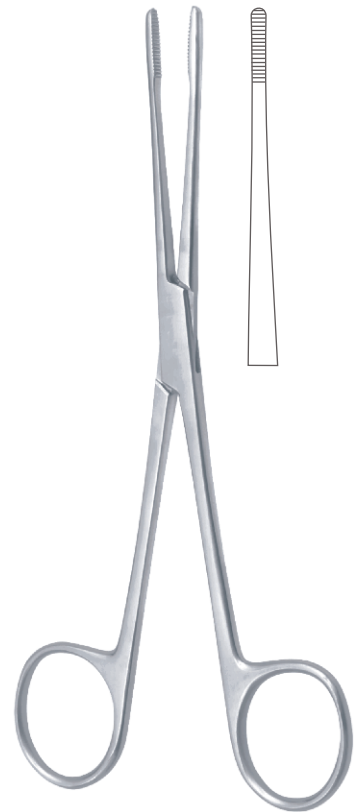

PRECISION[™]
SURGICAL WORKS

COTTON SWAB AND DRESSING FORCEPS

Tupfer und Kornzangen

Pizas para tapones y -curaciones

Pinces à tampons et à pansements

Pinze per tamponi e per medicazione

Ulrich Dressing Forcep
Straight

| Catalog # | Size |
|---------------|-----------------|
| PRO-06-100-22 | 22.5 cm (8 ¾") |
| PRO-06-100-27 | 26.5 cm (10 ½") |

Ulrich Dressing Forcep
Curved

| Catalog # | Size |
|---------------|-----------------|
| PRO-06-101-22 | 22.5 cm (8 ¾") |
| PRO-06-101-27 | 26.5 cm (10 ½") |

Bryant Dressing Forcep
Curved

| Catalog # | Size |
|---------------|------------|
| PRO-06-111-13 | 13 cm (5") |

Lister Sinus Forcep
Straight

| Catalog # | Size |
|---------------|--------------|
| PRO-06-120-13 | 13 cm (5") |
| PRO-06-120-16 | 16 cm (6 ¼") |
| PRO-06-120-18 | 17 cm (7") |

Gross-Maier Dressing Forcep
Straight, With Ratchet

| Catalog # | Size |
|---------------|-----------------|
| PRO-06-150-20 | 20.5 cm (8") |
| PRO-06-150-22 | 22 cm (8 ¾") |
| PRO-06-150-27 | 26.5 cm (10 ½") |