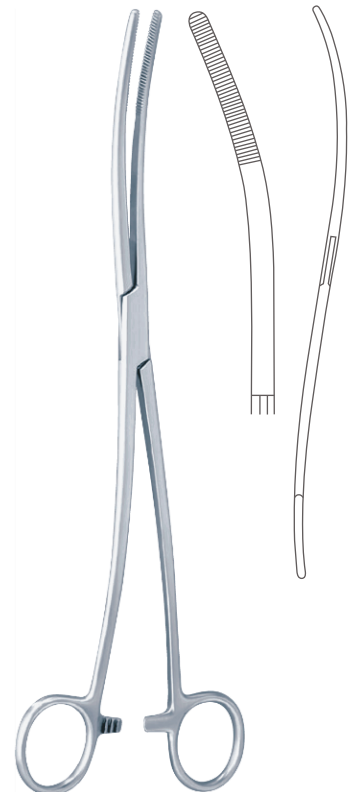

Cheron Dressing Forcep
Straight

| Catalog # | Size |
|---------------|----------------|
| PRO-06-191-25 | 23.5 cm (9 ¼") |

Emmet Dressing Forcep
Straight

| Catalog # | Size |
|---------------|--------------|
| PRO-06-196-21 | 21 cm (8 ¼") |

Bozemann Sponge Holding Forcep
Straight

| Catalog # | Size |
|---------------|---------------|
| PRO-06-200-26 | 26 cm (10 ¼") |

Bozemann Sponge Holding Forcep
Curved S Shaped

| Catalog # | Size |
|---------------|---------------|
| PRO-06-201-26 | 26 cm (10 ¼") |

Bozemann-Douglas Sponge Holding Forcep
Curved S Shaped

| Catalog # | Size |
|---------------|---------------|
| PRO-06-203-26 | 26 cm (10 ¼") |

Heywood-Smith Sponge Holding Forcep
Straight

| Catalog # | Size |
|---------------|------------|
| PRO-06-220-20 | 20 cm (8") |

Heywood-Smith Sponge Holding Forcep
Straight

| Catalog # | Size |
|---------------|--------------|
| PRO-06-222-21 | 21 cm (8 ¼") |

Bergmann Sponge Holding Forcep
Straight

| Catalog # | Size |
|---------------|--------------|
| PRO-06-250-24 | 24 cm (9 ½") |