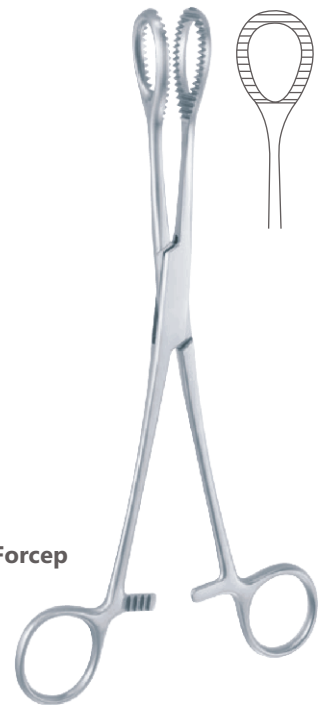

Bozemann Sponge Holding Forcep
Straight

| Catalog # | Size |
|---------------|---------------|
| PRO-06-200-26 | 26 cm (10 ¼") |

Bozemann Sponge Holding Forcep
Curved S Shaped

| Catalog # | Size |
|---------------|---------------|
| PRO-06-201-26 | 26 cm (10 ¼") |

Bozemann-Douglas Sponge Holding Forcep
Curved S Shaped

| Catalog # | Size |
|---------------|---------------|
| PRO-06-203-26 | 26 cm (10 ¼") |

Heywood-Smith Sponge Holding Forcep
Straight

| Catalog # | Size |
|---------------|------------|
| PRO-06-220-20 | 20 cm (8") |

Heywood-Smith Sponge Holding Forcep
Straight

| Catalog # | Size |
|---------------|--------------|
| PRO-06-222-21 | 21 cm (8 ¼") |

Bergmann Sponge Holding Forcep
Straight

| Catalog # | Size |
|---------------|--------------|
| PRO-06-250-24 | 24 cm (9 ½") |

Foerster Sponge Holding Forcep
Straight, Smooth Jaws

| Catalog # | Size |
|---------------|--------------|
| PRO-06-300-25 | 25 cm (9 ¾") |

Foerster Sponge Holding Forcep
Curved, Smooth Jaws

| Catalog # | Size |
|---------------|----------------|
| PRO-06-301-25 | 24.5 cm (9 ¾") |