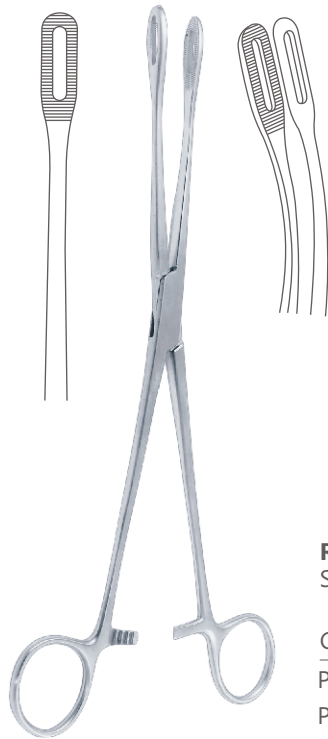

Foerster Sponge Holding Forcep
Straight, Smooth Jaws

| Catalog # | Size |
|---------------|--------------|
| PRO-06-300-25 | 25 cm (9 ¾") |

Foerster Sponge Holding Forcep
Curved, Smooth Jaws

| Catalog # | Size |
|---------------|----------------|
| PRO-06-301-25 | 24.5 cm (9 ¾") |

Foerster Sponge Holding Forcep
Straight

| Catalog # | Size |
|---------------|--------------|
| PRO-06-350-18 | 18 cm (7") |
| PRO-06-350-20 | 20.5 cm (8") |
| PRO-06-350-25 | 25 cm (9 ¾") |

Foerster Sponge Holding Forcep
Curved

| Catalog # | Size |
|---------------|------------------|
| PRO-06-351-18 | 17.5 cm (7") |
| PRO-06-351-20 | 20 cm (8") |
| PRO-06-351-25 | 24.5 cm (9 3/4") |

Foerster Sponge Holding Forcep
Straight

| Catalog # | Size |
|---------------|----------------|
| PRO-06-360-25 | 25 cm (9 3/4") |

Foerster Sponge Holding Forcep
Curved

| Catalog # | Size |
|---------------|------------------|
| PRO-06-361-25 | 24.5 cm (9 3/4") |

Rampley Sponge Holding Forcep
Straight

| Catalog # | Size |
|---------------|------------------|
| PRO-06-380-18 | 18.5 cm (7 1/4") |
| PRO-06-380-25 | 24.5 cm (9 3/4") |