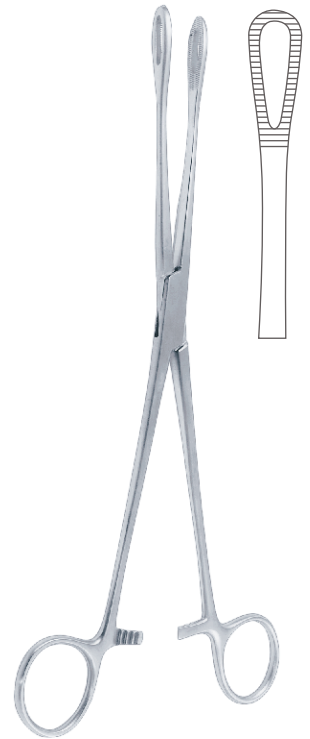

Foerster Sponge Holding Forcep
Straight, Smooth Jaws

| Catalog # | Size |
|---------------|--------------|
| PRO-06-300-25 | 25 cm (9 ¾") |

Foerster Sponge Holding Forcep
Curved, Smooth Jaws

| Catalog # | Size |
|---------------|----------------|
| PRO-06-301-25 | 24.5 cm (9 ¾") |

Foerster Sponge Holding Forcep
Straight

| Catalog # | Size |
|---------------|--------------|
| PRO-06-350-18 | 18 cm (7") |
| PRO-06-350-20 | 20.5 cm (8") |
| PRO-06-350-25 | 25 cm (9 ¾") |

Foerster Sponge Holding Forcep
Curved

| Catalog # | Size |
|---------------|------------------|
| PRO-06-351-18 | 17.5 cm (7") |
| PRO-06-351-20 | 20 cm (8") |
| PRO-06-351-25 | 24.5 cm (9 3/4") |

Foerster Sponge Holding Forcep
Straight

| Catalog # | Size |
|---------------|----------------|
| PRO-06-360-25 | 25 cm (9 3/4") |

Foerster Sponge Holding Forcep
Curved

| Catalog # | Size |
|---------------|------------------|
| PRO-06-361-25 | 24.5 cm (9 3/4") |

Rampley Sponge Holding Forcep
Straight

| Catalog # | Size |
|---------------|------------------|
| PRO-06-380-18 | 18.5 cm (7 1/4") |
| PRO-06-380-25 | 24.5 cm (9 3/4") |